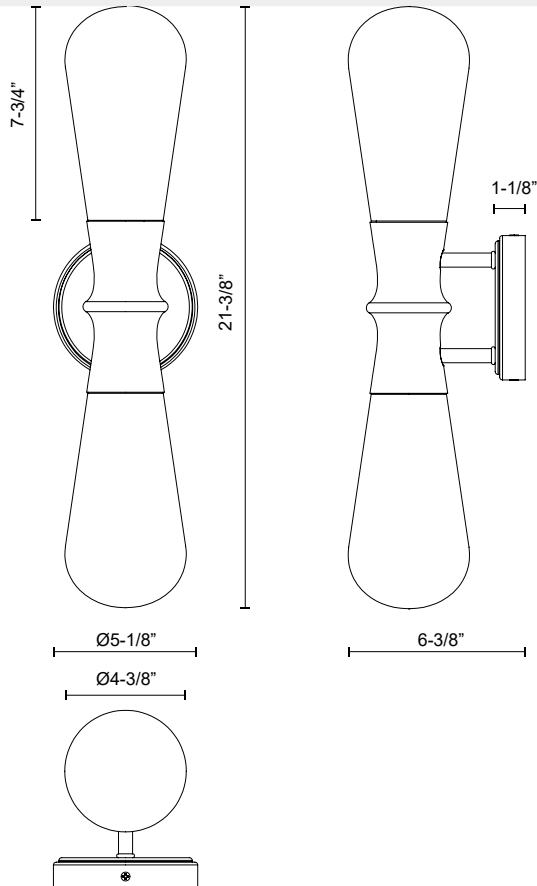

alora mood

P. 1.855.855.8926

CANADA: 19054 28TH Avenue Surrey - BC V3Z 6M3

USA: 3035 E. Lone Mountain Rd - Las Vegas, NV, 89081

MARCEL EW464002

FIXTURE DIMENSIONS	W5-1/8" x H21-3/8" x E6-3/8"
GLASS DETAILS	Clear Bubble Glass
HEIGHT FROM CENTER	10-3/4"
EXTENSION	6-3/8"
LAMP TYPE	E26
MAX WATTAGE	60W
BULB QTY	2
BULBS INCLUDED	No
VOLTAGE	120V
MATERIAL	Aluminum
INSTALL OPTIONS	All Orientation
LOCATION	Wet
CANOPY DIMENSIONS	D5-1/8" x E1-1/8"
PAINT FINISH	BK02

[D - Diameter, L - Length, W - Width, H - Height, E - Extension]

AVAILABLE FINISHES:

EW464002BKCB

Clear Bubble
Glass/Textured
Black

*For complete warranty terms, please visit: www.aloralighting.com/warranty